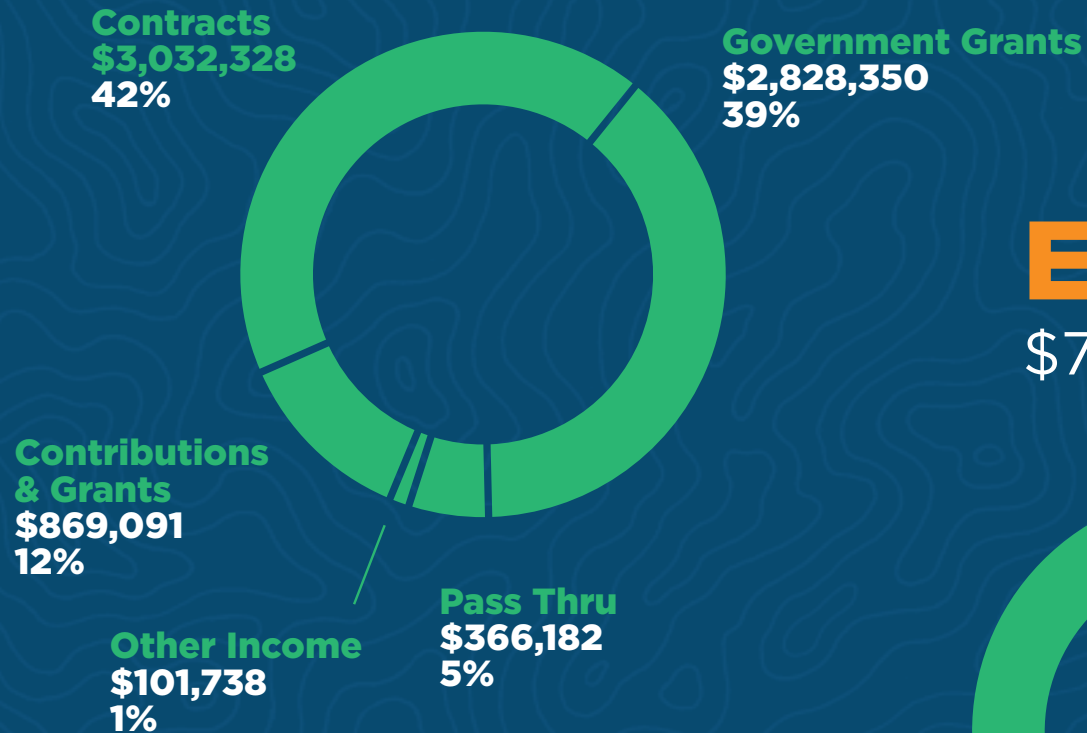

Revenue

$7,197,689

Expenses

$7,048,376