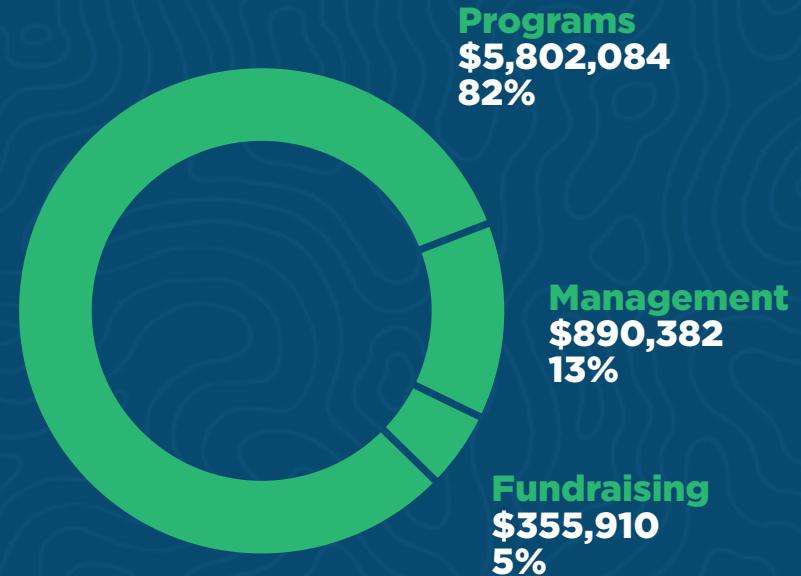

Revenue

$7,197,689

Expenses

$7,048,376